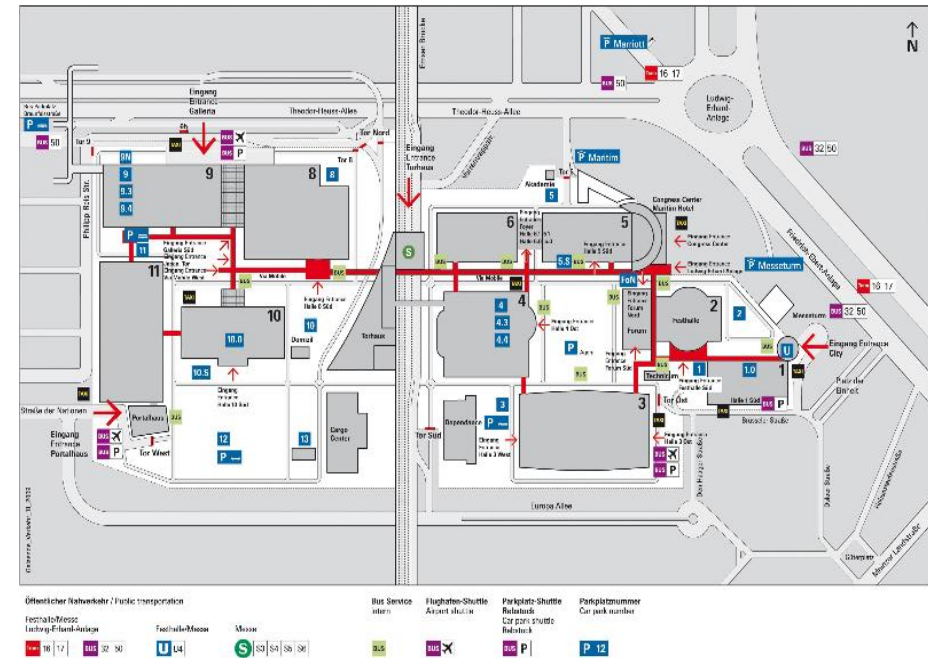

Vehicle Identification Pass

TIMETABLE

BUILD-UP	SCHEDULE	HALL OPEN HOURS
Saturday 16 November 2013	Construction of Space Only stands	08:00 – 20:00
Sunday 17 November 2013	Continuation of Construction of Space Only Stands	08:00 – 21:00
Monday 18 November 2013	Continuation of Space Only Stands Access for Full Service Exhibitors	08.00 – 21.00 10.00 – 21.00

BREAKDOWN	SCHEDULE	HALL OPEN HOURS
Thurs 21 November 2013	All stands – Removal of all Full Service exhibits and dismantling of Space Only stands	15.00 – 22:00
Friday 22 November 2013	Space-only stands Collection of exhibits and stand-fittings only.	08:00 – 20:00

Exhibiting Company:.....

Mobile:.....