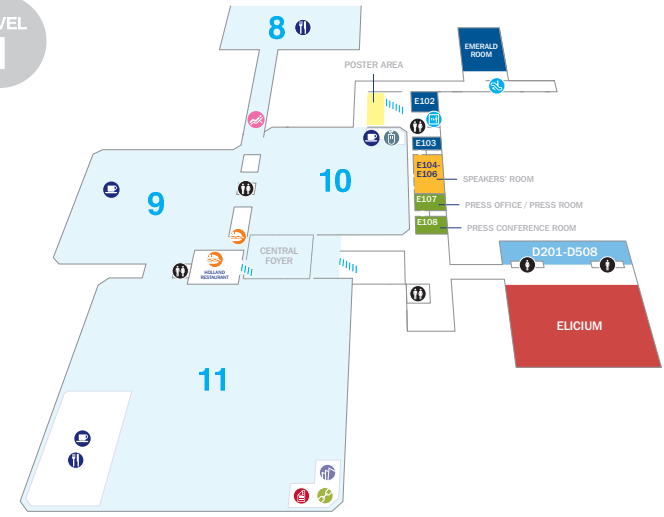

**Get the buzz!**

Download the EWEA OFFSHORE 2011  
Mobile Application here or visit  
<http://m.offshorewind2011.info/>

- |                   |           |   |
|-------------------|-----------|---|
| Coffee Break Area | Cloakroom | Parking                                       |
| Lunch Area        | Stairs    | Metro   |
| Cyber Café        | Lift      | Public Transport                              |
| Media Point       | Cash Bars | Social Events –<br>Shuttle busses / Taxi stop |
| EWEA Publications | First Aid |   |
| Sponsors' Corner  | Toilets   |   |
| Relaxation Area   |           |   |

Conference	Speakers / Registration	Press
Events	Meeting Rooms	
Pre-event seminar (Emerald room) Invest in Leading Offshore Markets (Emerald room) NWEA lunch event (room E102) EWEA workshops (room E103)		

**LEVEL 1**

**LEVEL 0**