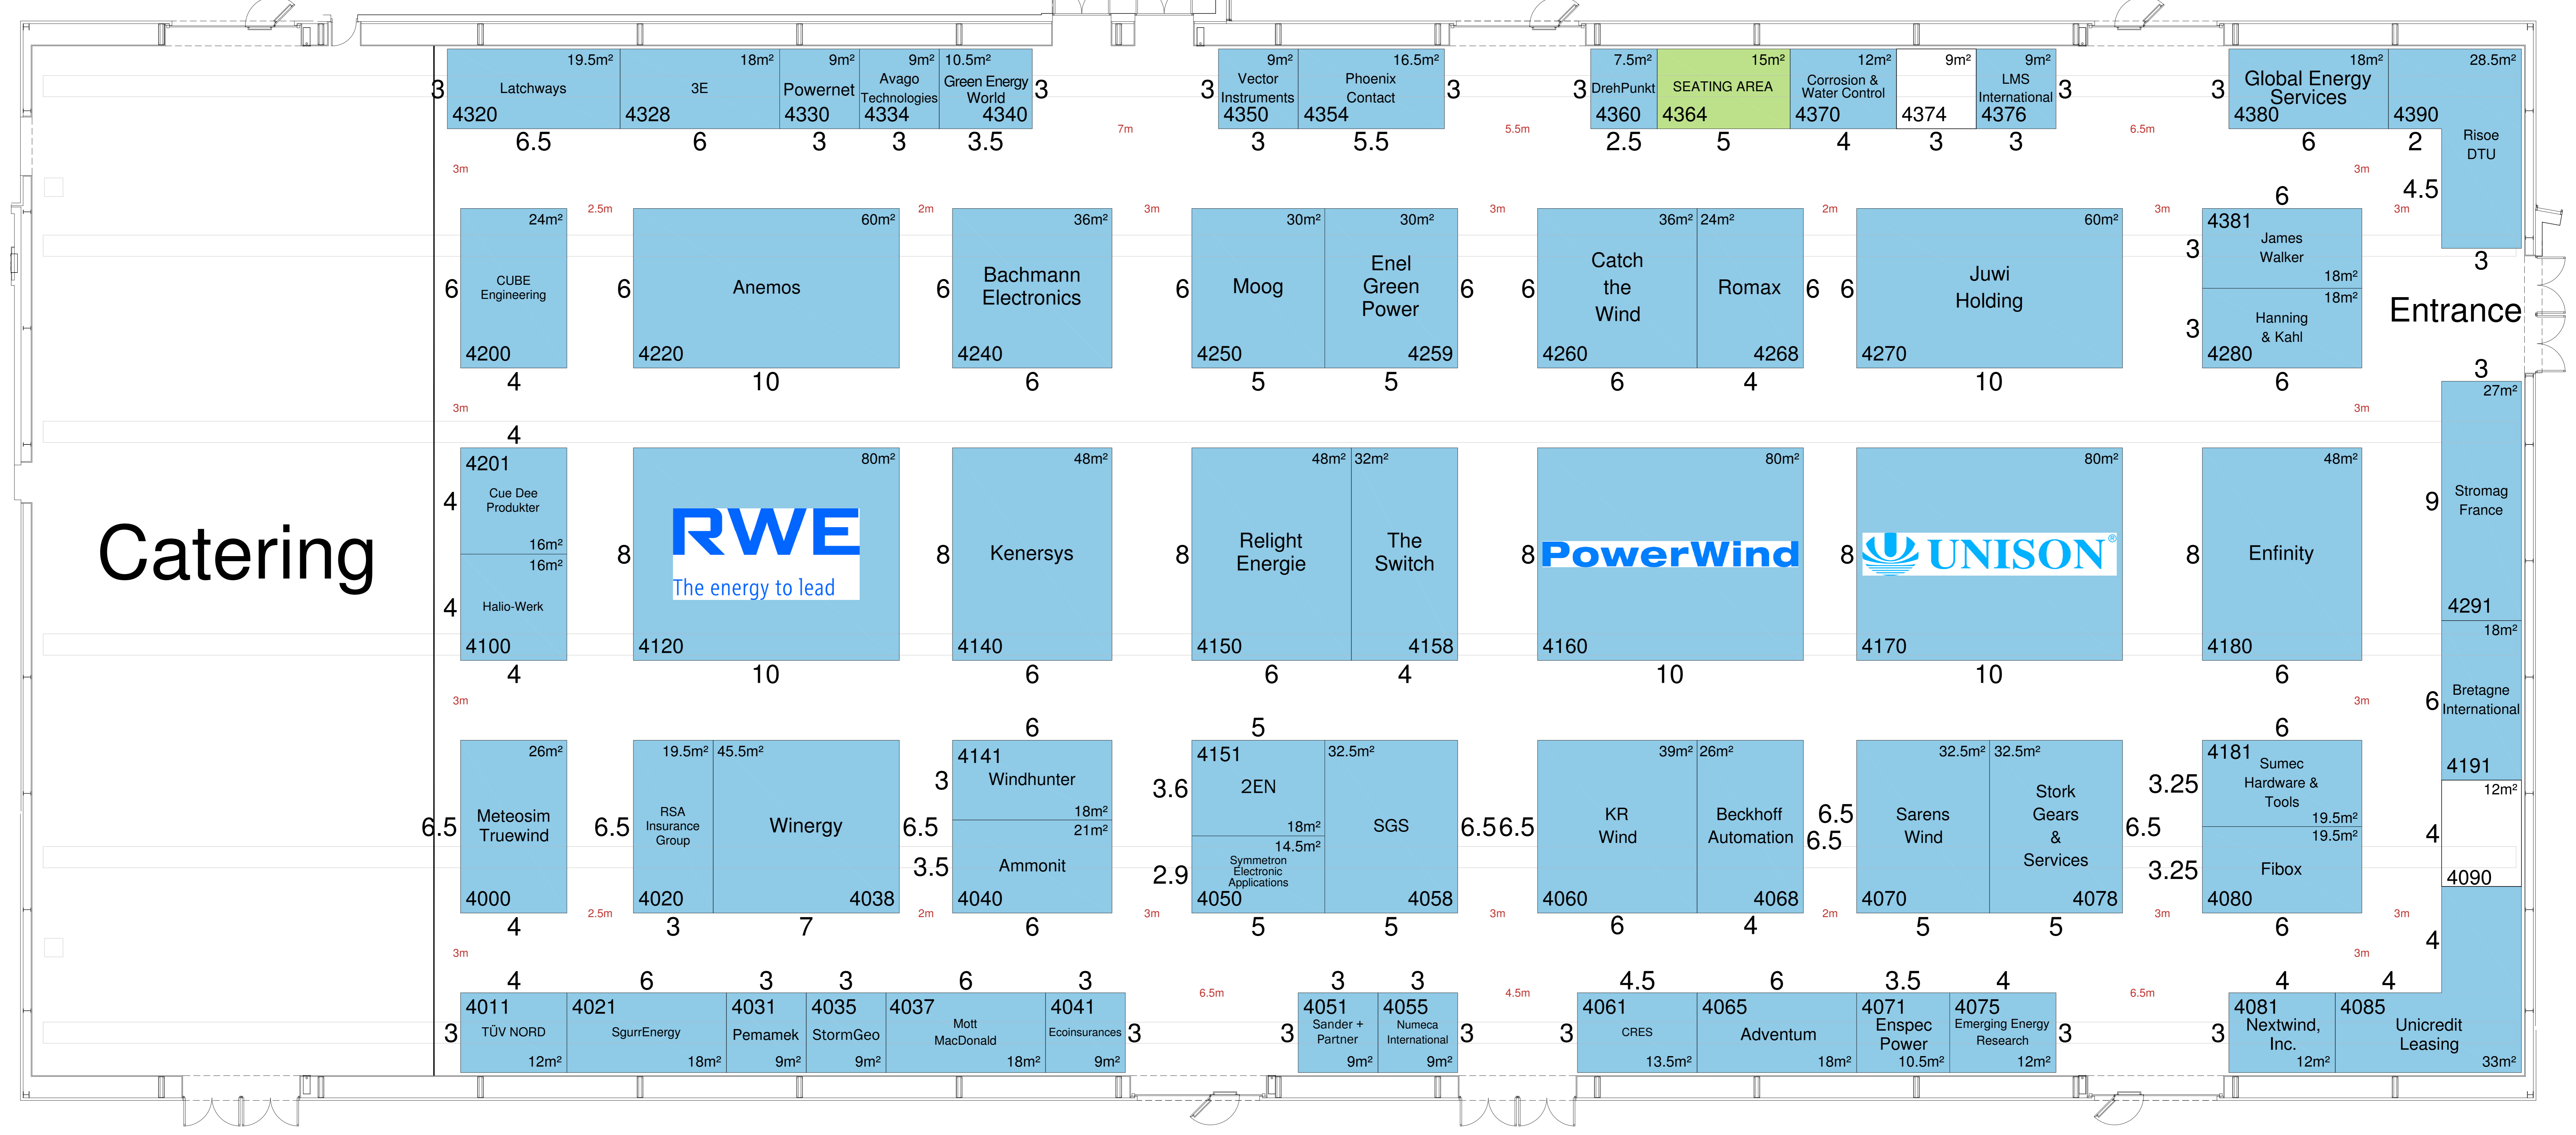

DRAWN BY
showplans
www.showplans.com Tel - 01252 414200

DRAWING TITLE EWEC2010-3

LAST AMENDED 22-03-2010

SCALE
0 1 2 3 4 5 10

Expo XXI, Warsaw Poland
20 - 23 April 2010

Hall 4

To Hall 1

To Hall 1