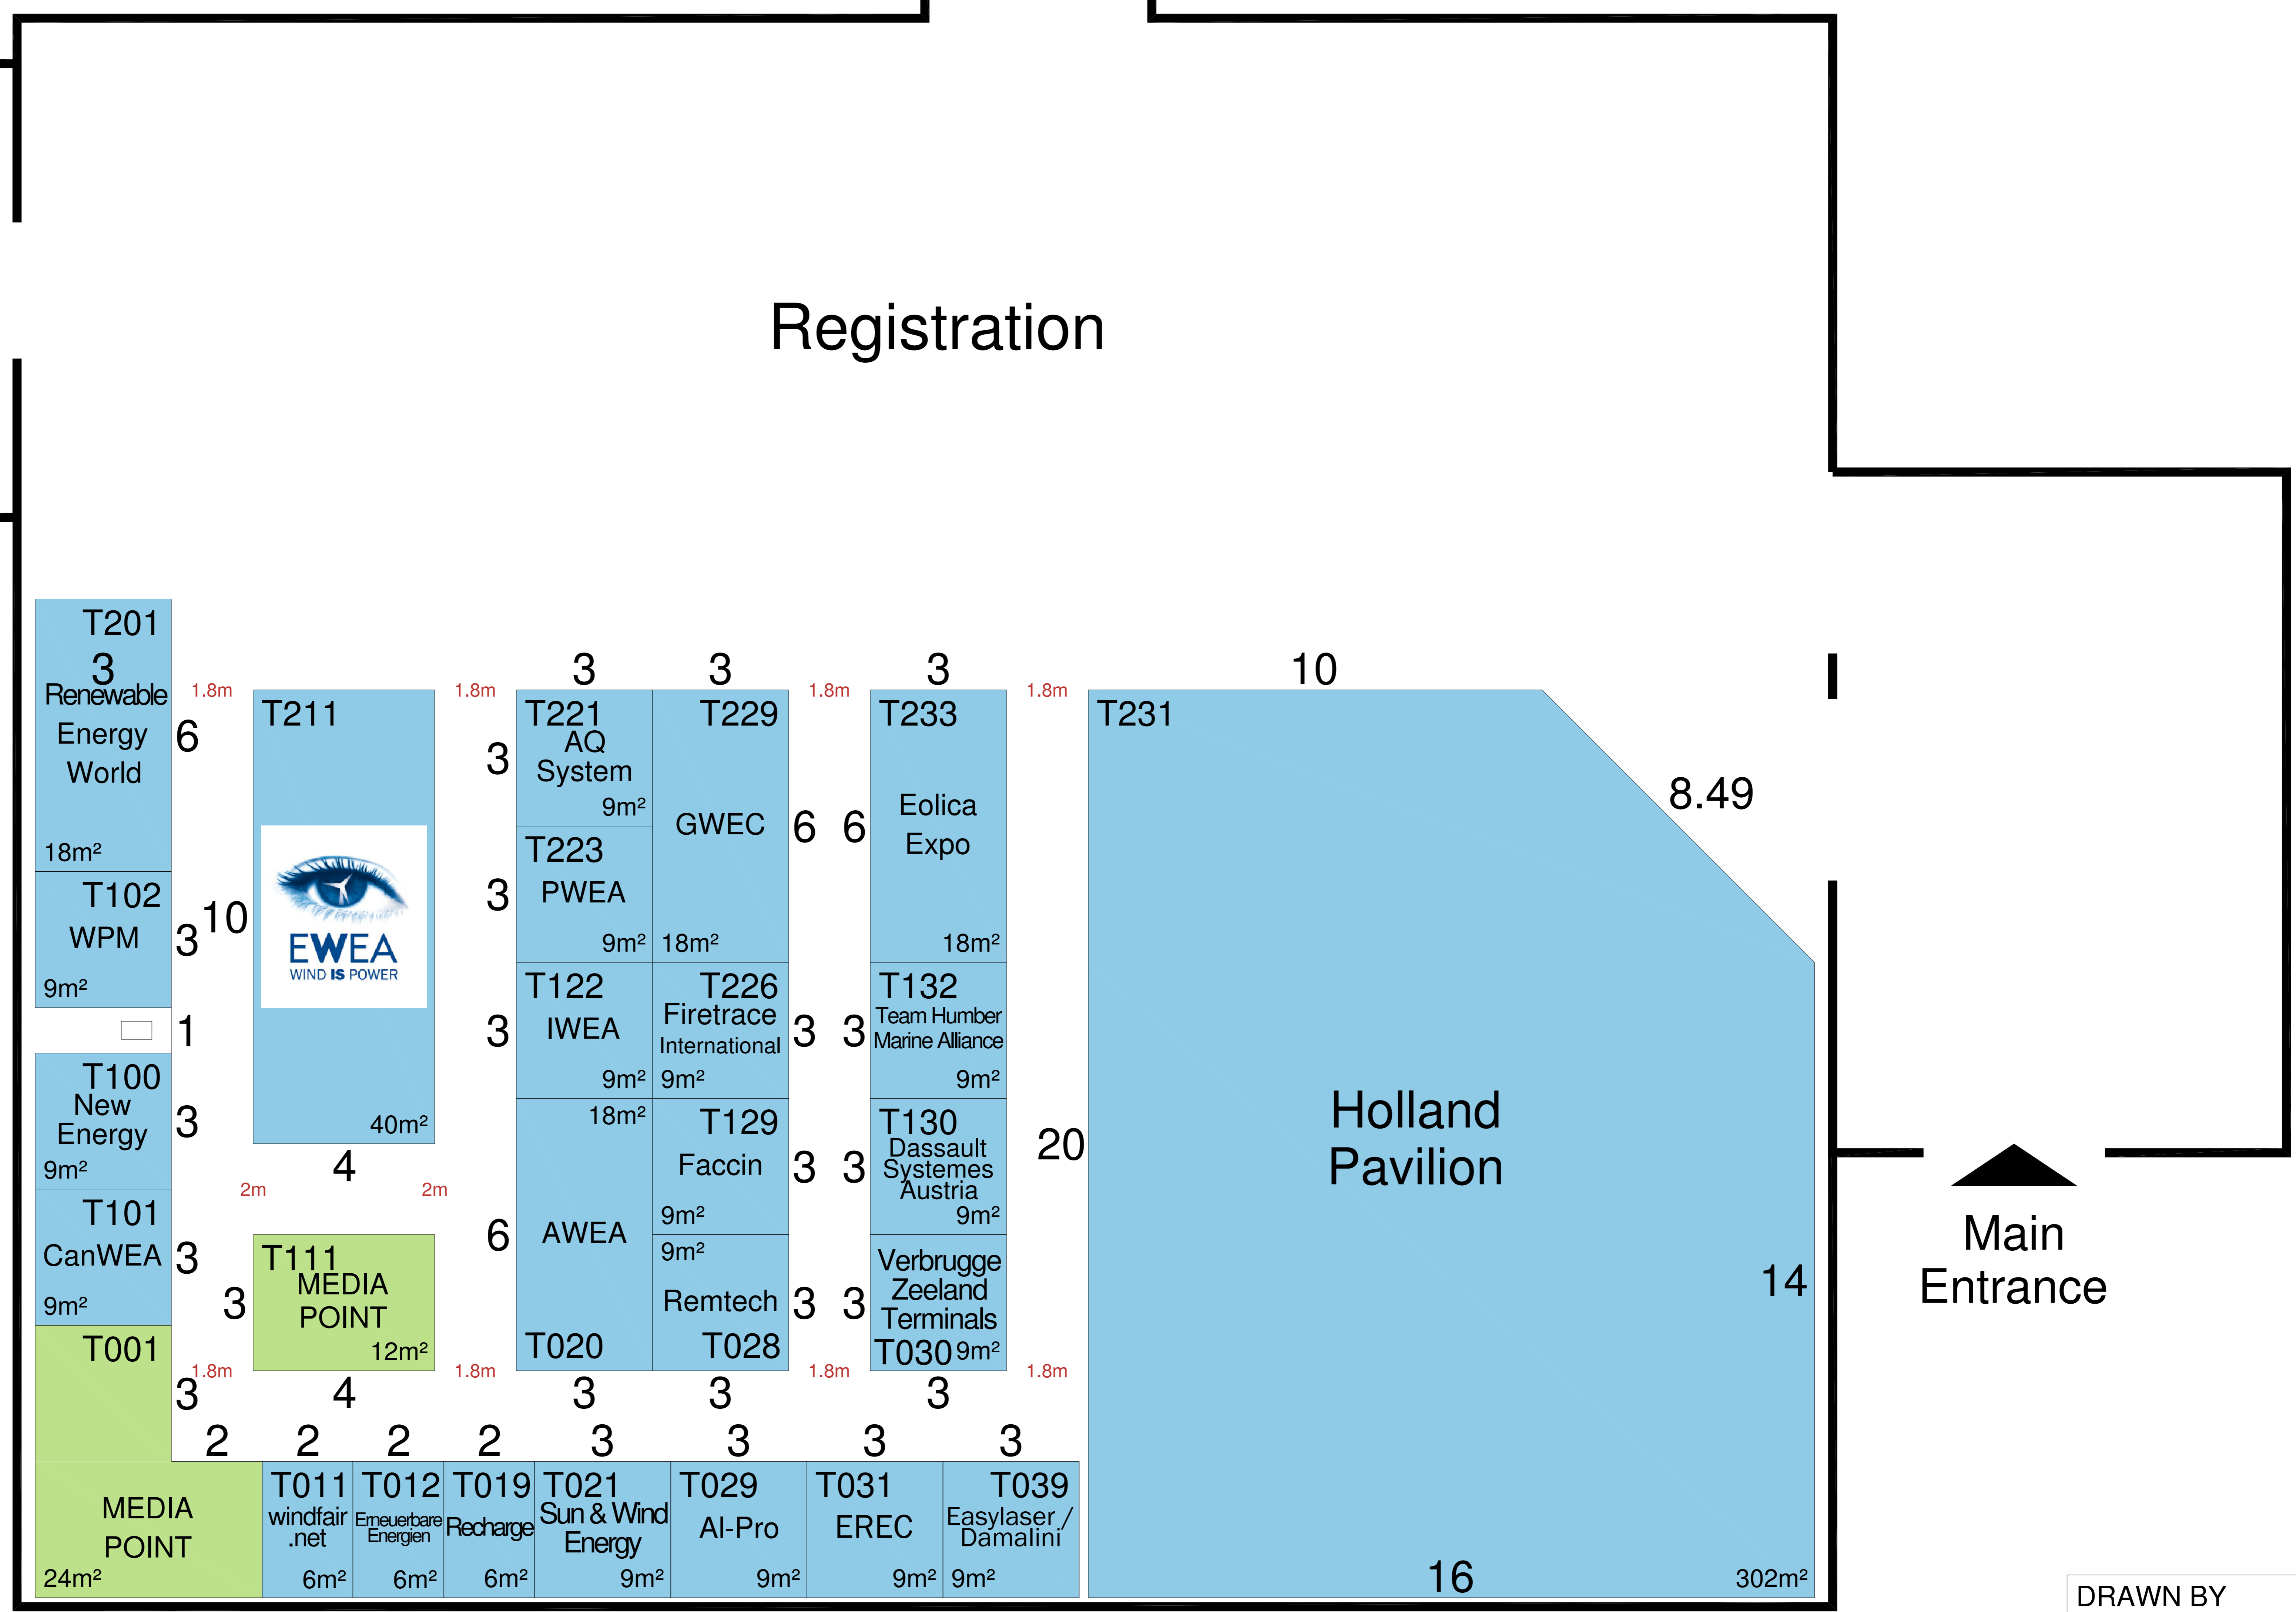

ewec 2010
WARSAW
 Europe's premier wind energy event
 Warsaw, Poland, 20-23 April 2010

Featuring Polish Day:

Conference 2010
 Warsaw
 19th April 2010

CONTACT:

ONSITE OPERATIONS, TECHNICAL FORMS
 AND EXHIBITORS SUPPORT

DRAWN BY
showplans
www.showplans.com Tel - 01252 414200

DRAWING TITLE EWEC2010-3

LAST AMENDED 22-03-2010

SCALE
0 1 2 3 4 5 10

Expo XXI, Warsaw Poland
20 - 23 April 2010

Hall 4

To Hall 1

To Hall 1

DRAWING TITLE EWEC2010-4

LAST AMENDED 08-04-2010

SCALE
0 1 2 3 4 5 10

Entrance

To Hall 2

Registration

Main
Entrance

CONTACT:

DRAWING TITLE EWEC2010-M

LAST AMENDED 22-03-2010

SCALE
0 1 2 3 4 5 10