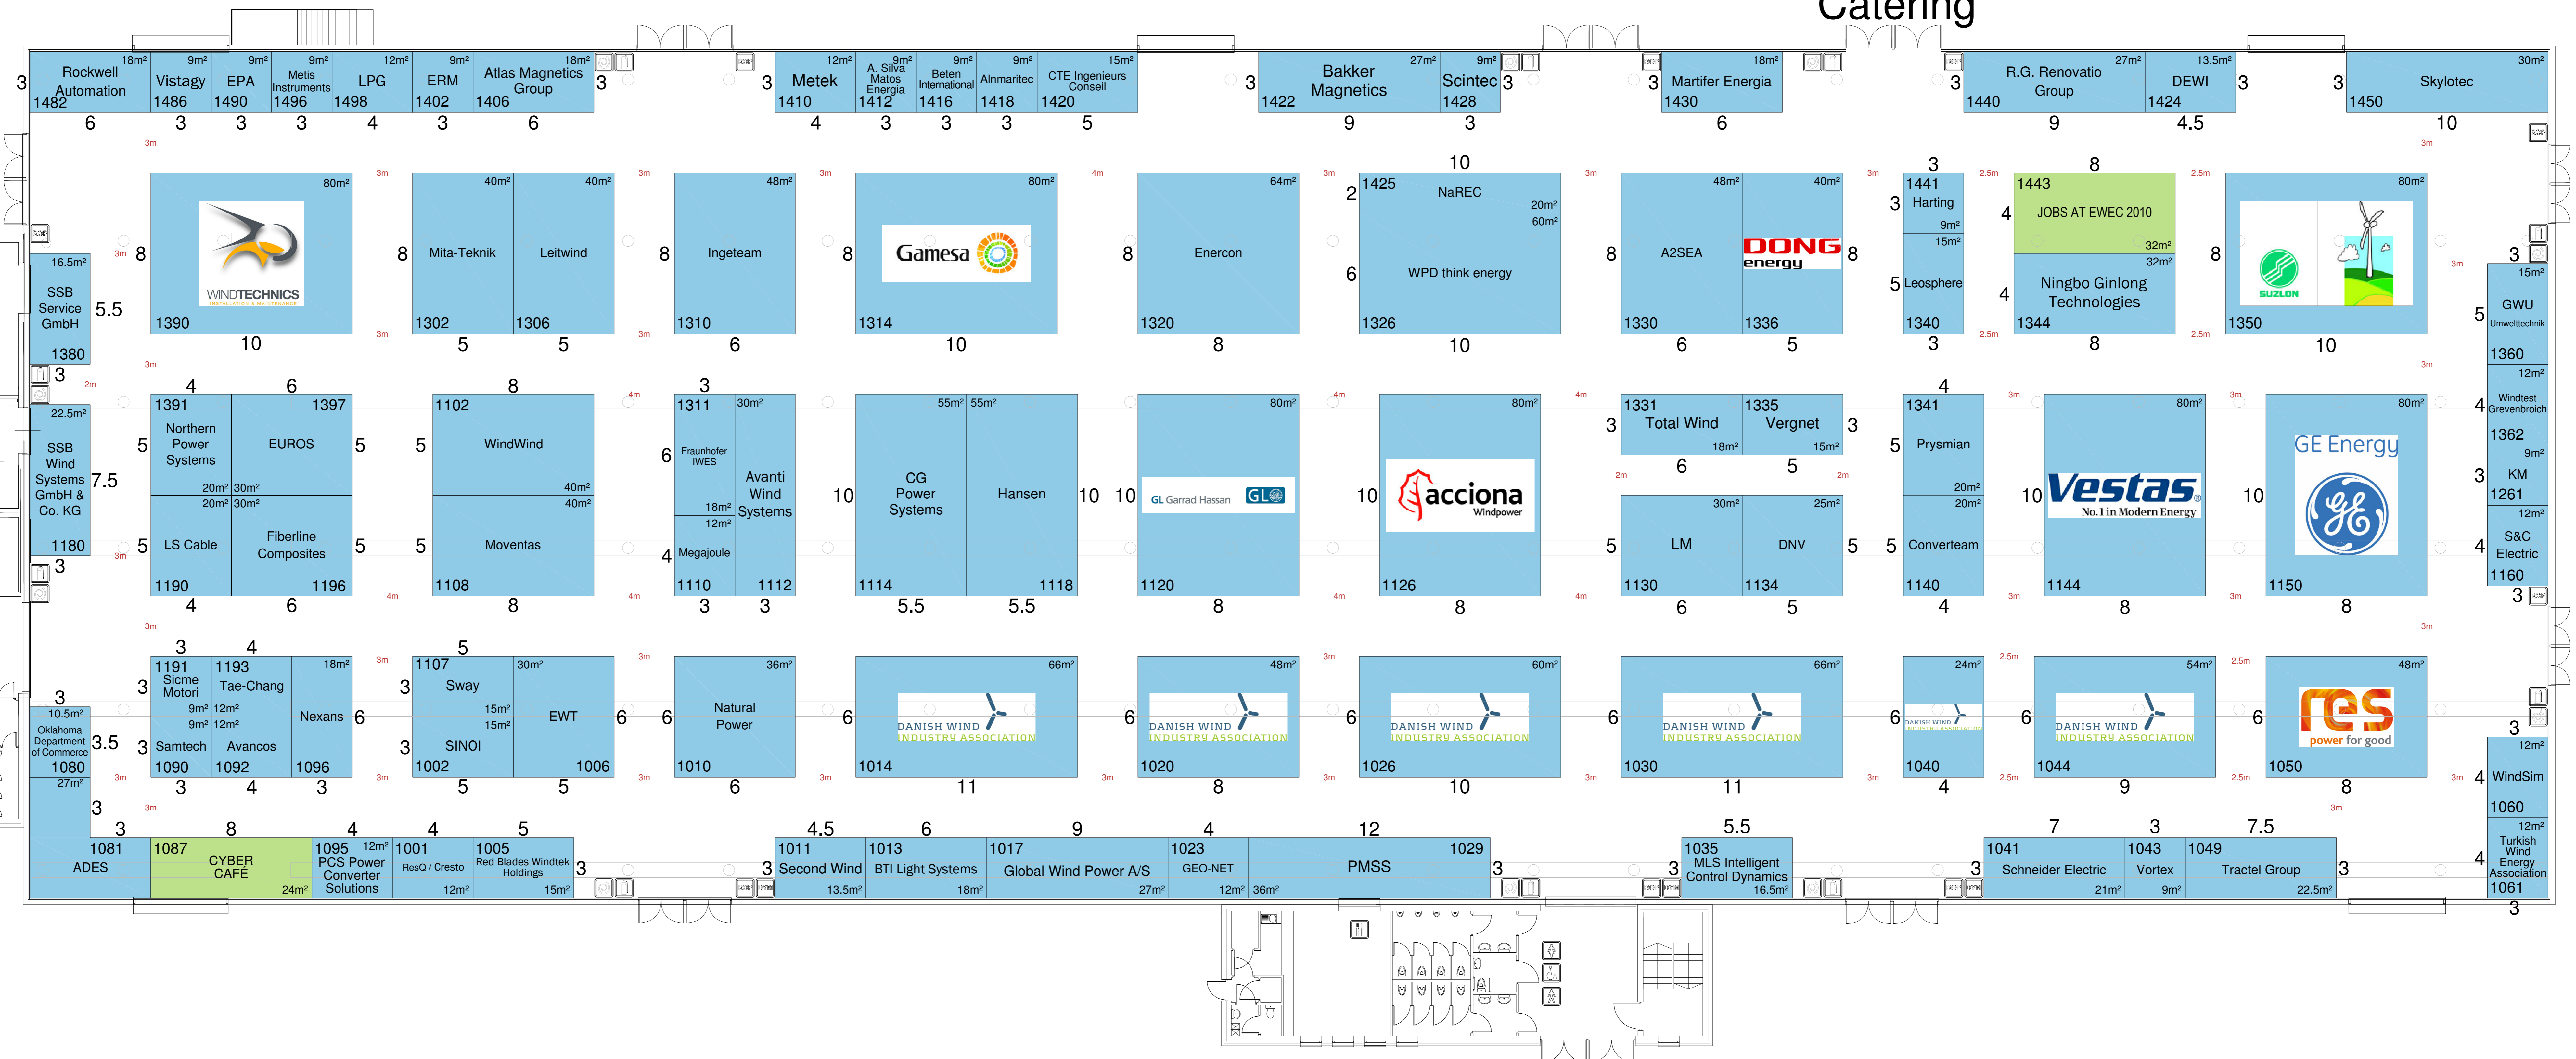

Expo XXI, Warsaw Poland
20 - 23 April 2010

Catering

CONFERENCE & REGISTRATION

To Hall 4

CONTACT:

ONSITE OPERATIONS, TECHNICAL FORMS
AND EXHIBITORS SUPPORT
Dianne Wright
dianne.wright@inside-events.co.uk
Tel : +44 2476 51 00 15

STAND SALES
Sanna Heinonen
sh@ewe.org
Tel: 0032 2400 1093

DRAWN BY

www.showplans.com Tel - 01252 414200
DRAWING TITLE EWEC2010-1
LAST AMENDED 22-03-2010
SCALE