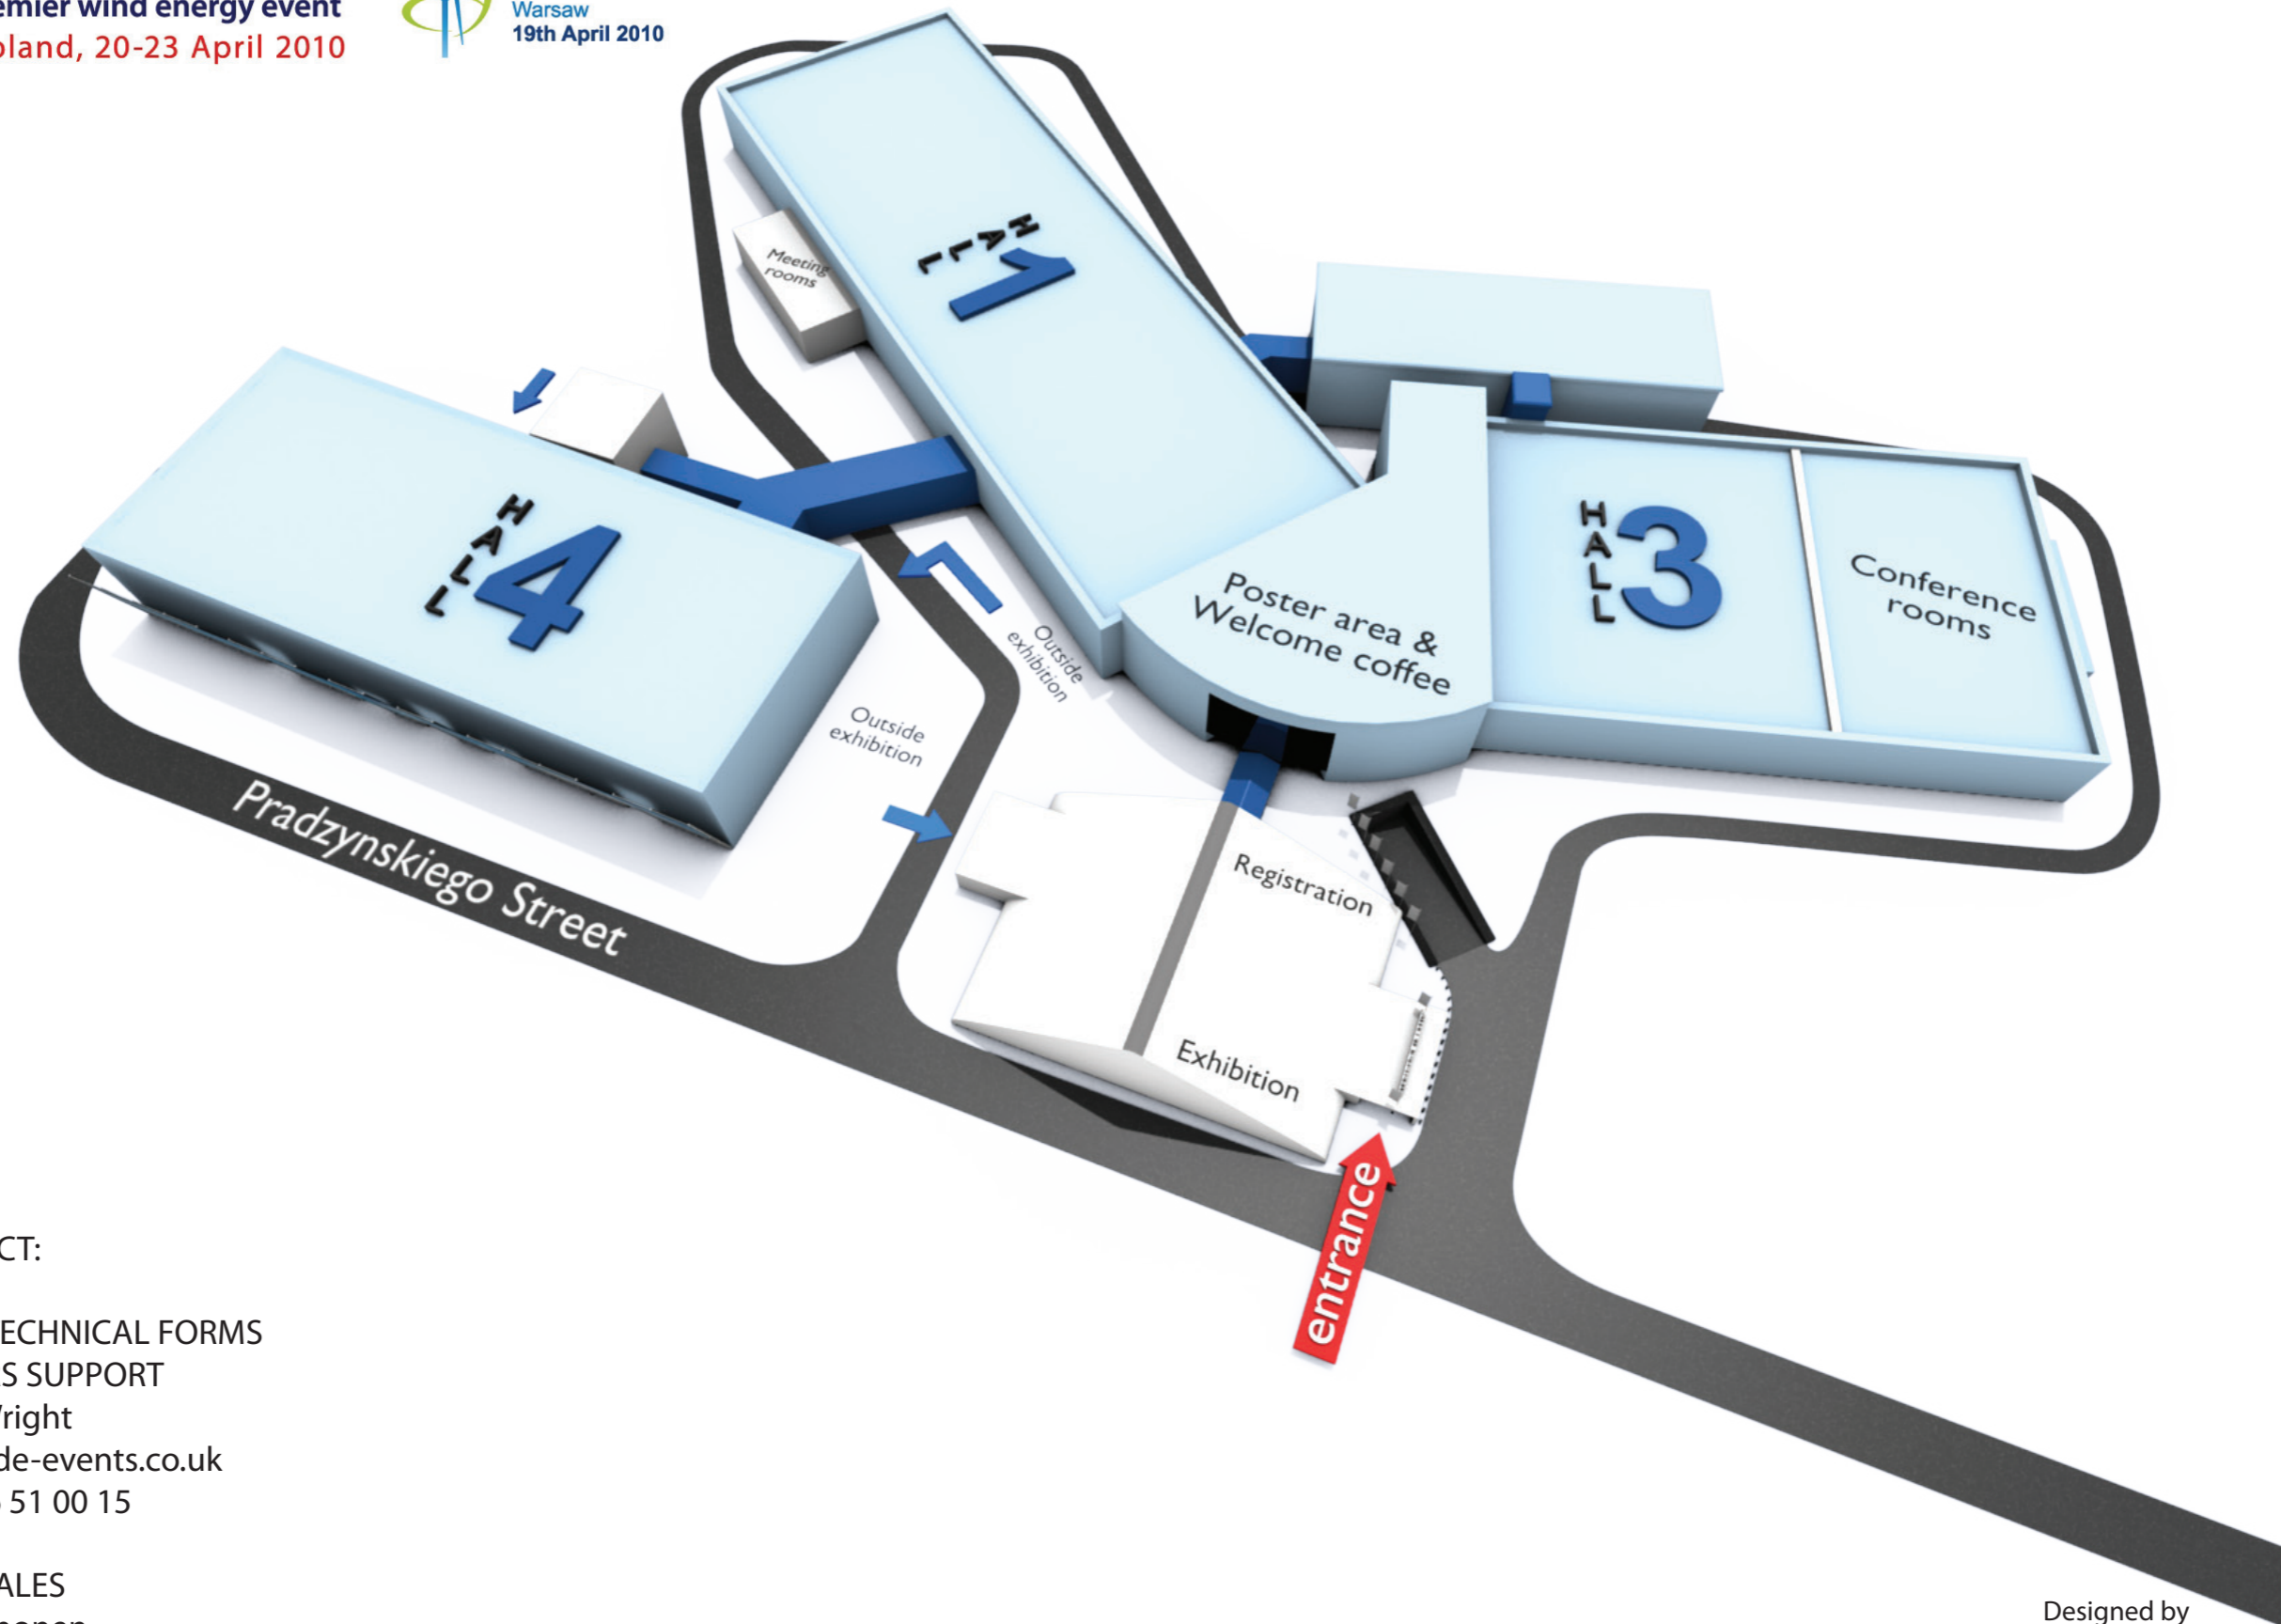

ewec 2010
WARSAW
 Europe's premier wind energy event
 Warsaw, Poland, 20-23 April 2010

Featuring Polish Day:

Conference 2010
 Warsaw
 19th April 2010

CONTACT:

ONSITE OPERATIONS, TECHNICAL FORMS
 AND EXHIBITORS SUPPORT

DRAWN BY
showplans
www.showplans.com Tel - 01252 414200

DRAWING TITLE EWEC2010-3

LAST AMENDED 22-03-2010

SCALE
0 1 2 3 4 5 10

Expo XXI, Warsaw Poland
20 - 23 April 2010

Hall 4

To Hall 1

To Hall 1