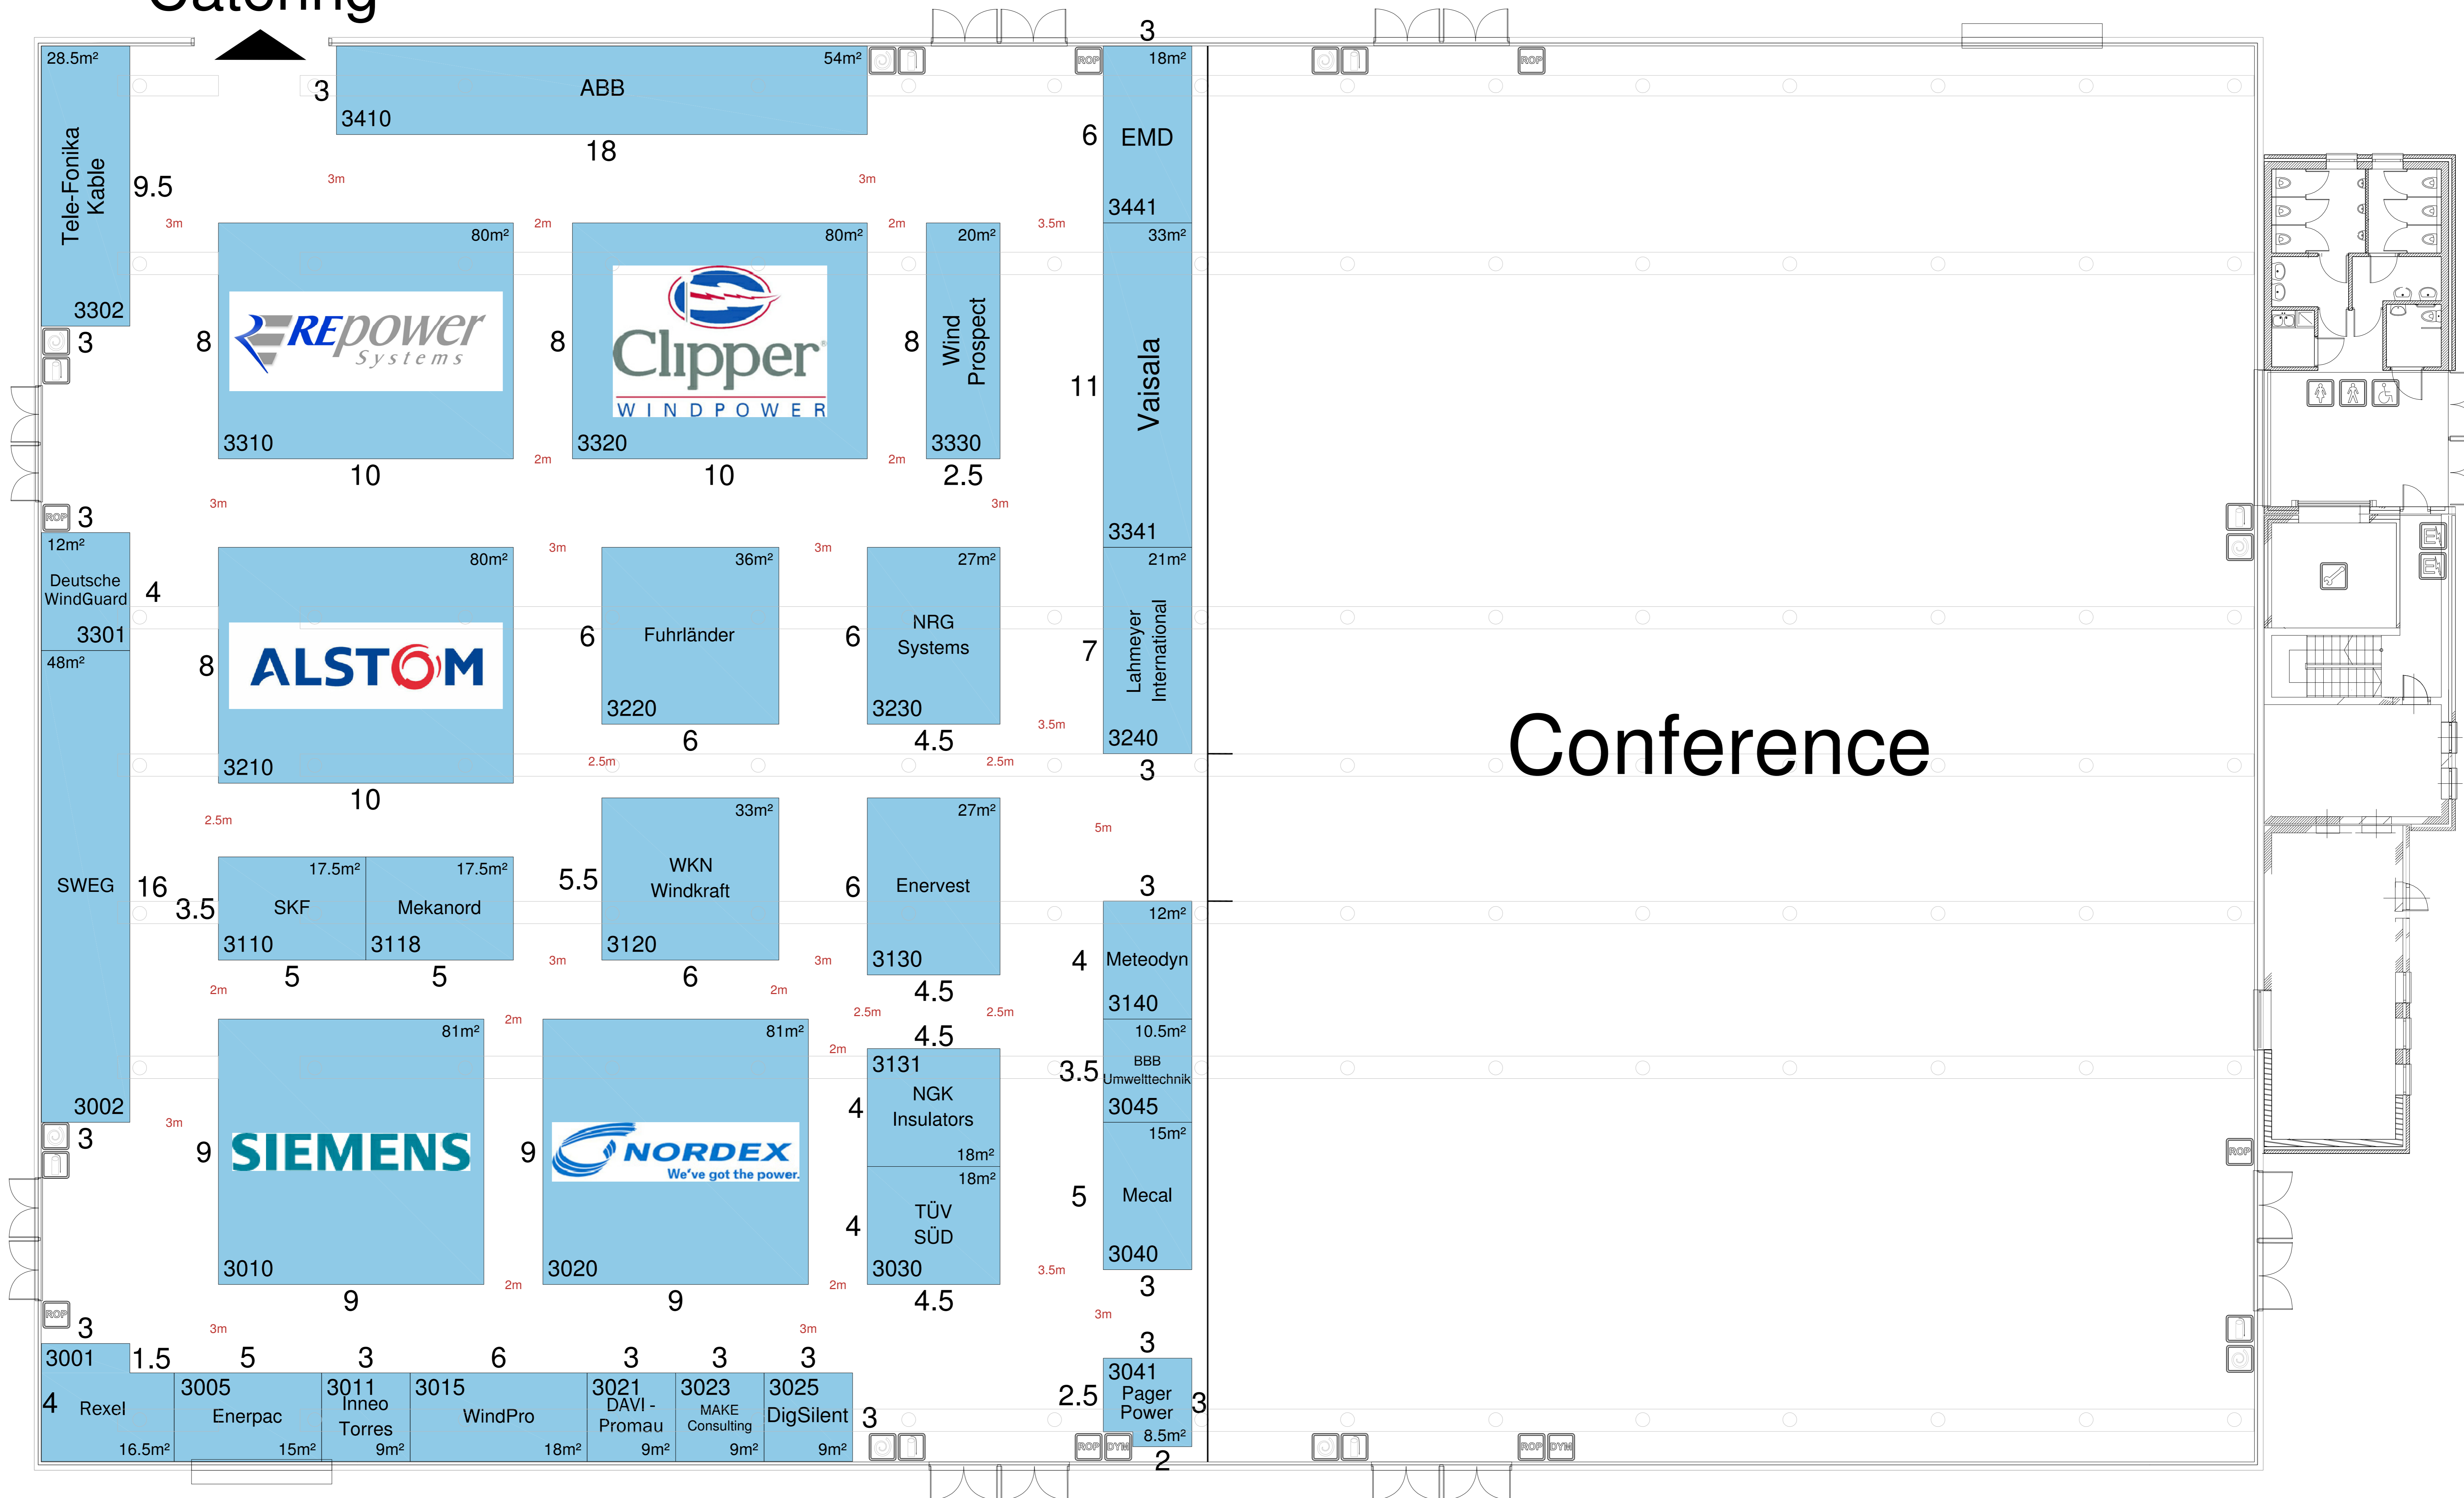

Expo XXI, Warsaw Poland
20 - 23 April 2010

Catering

CONTACT:

ONSITE OPERATIONS, TECHNICAL FORMS
AND EXHIBITORS SUPPORT
Dianne Wright
dianne.wright@inside-events.co.uk
Tel : +44 2476 51 00 15

STAND SALES
Sanna Heinonen
sh@ewe.org
Tel: 0032 2400 1093

DRAWN BY
showplans
www.showplans.com Tel - 01252 414200

DRAWING TITLE EWEC2010-3

LAST AMENDED 22-03-2010

SCALE
0 1 2 3 4 5 10