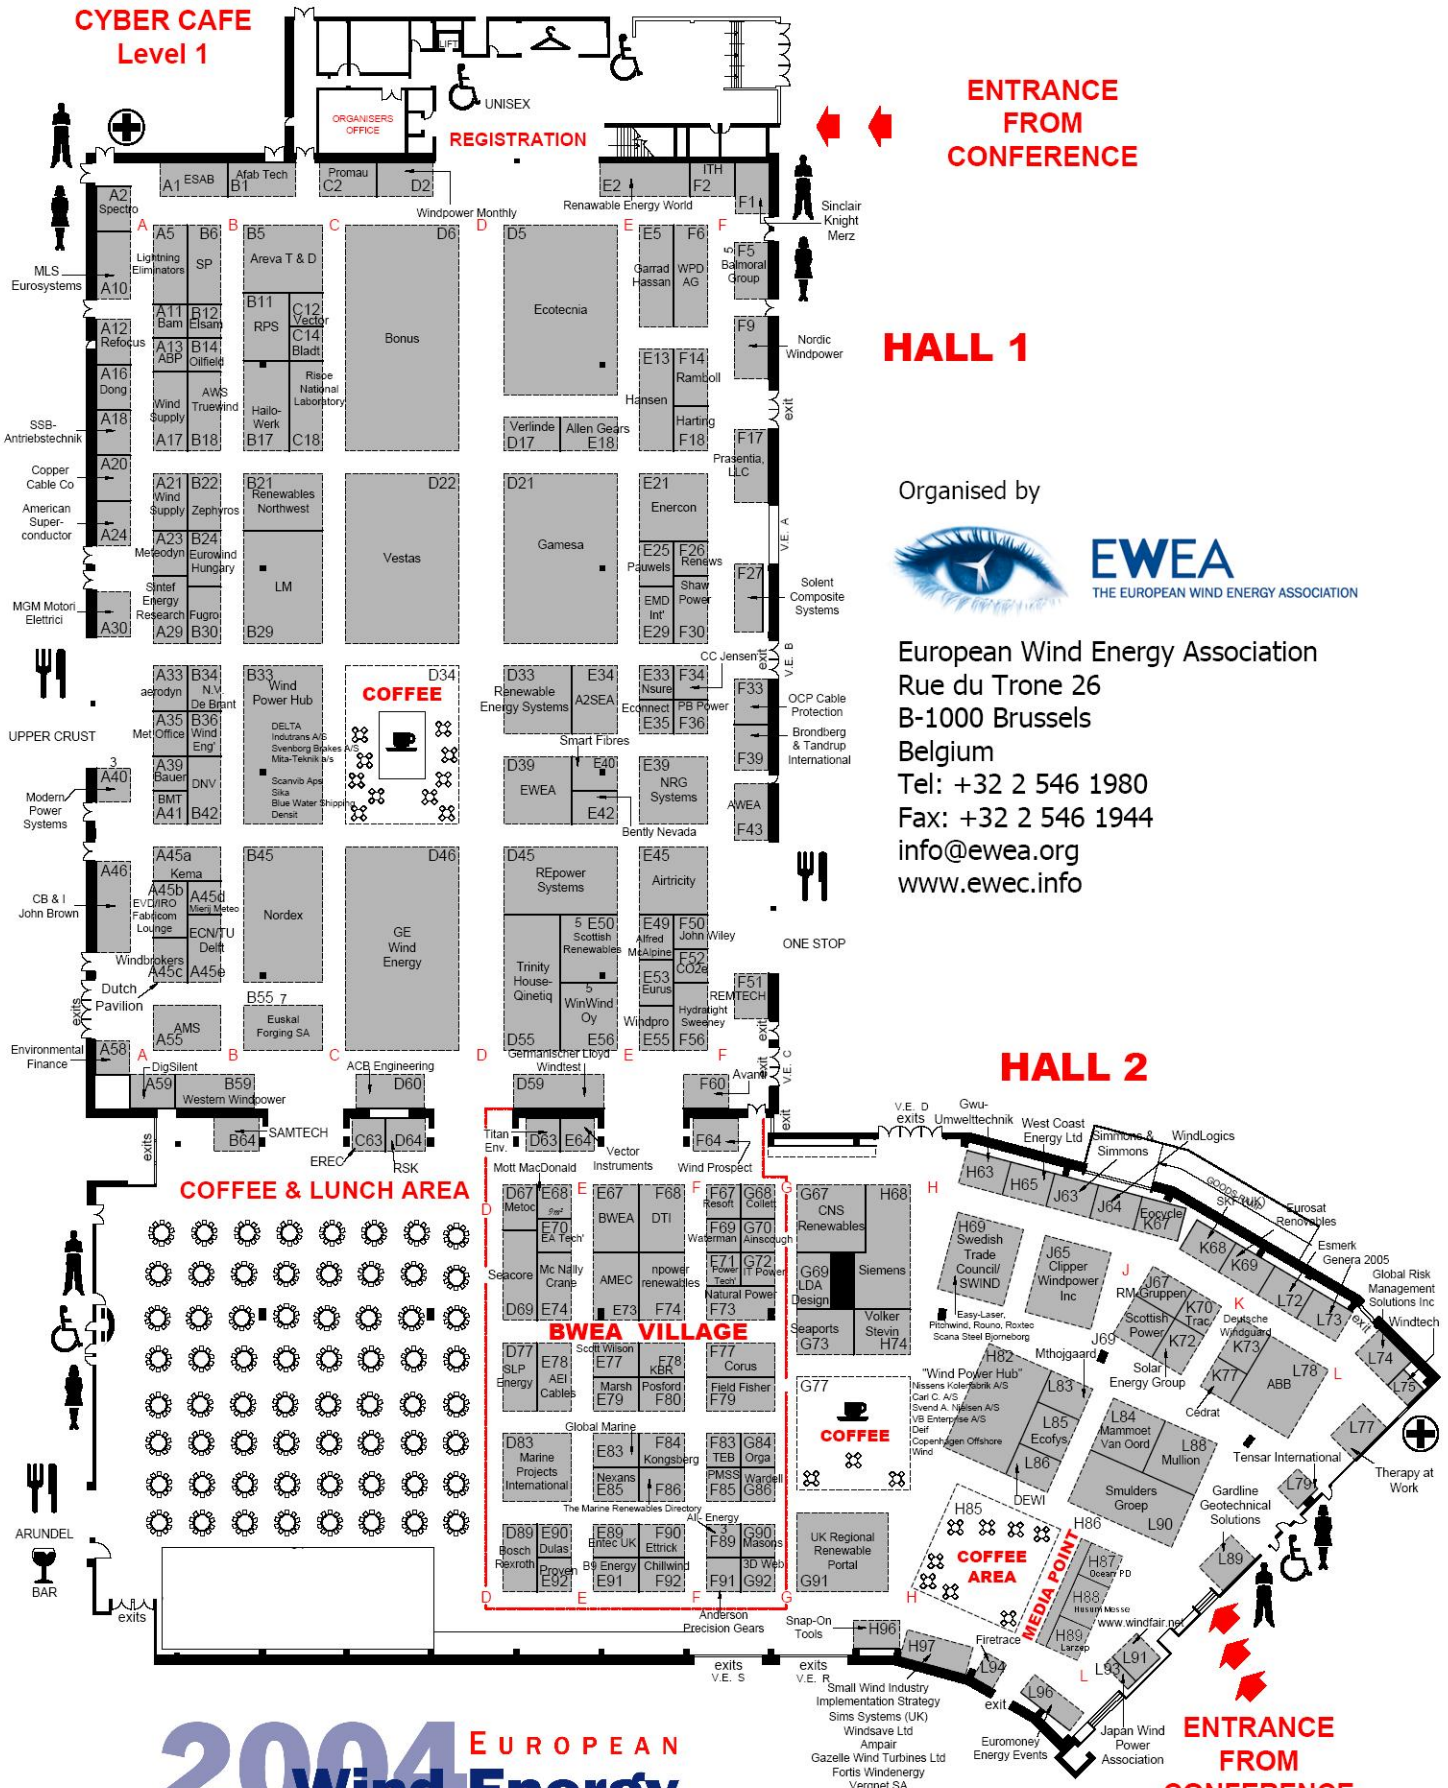

OVERVIEW - HALL 1 & 2

Date: 12/11/2004

**EXHIBITORS
LOUNGE &
CYBER CAFE
Level 1**

**ENTRANCE
FROM
CONFERENCE**

HALL 1

Organised by

EWEA
THE EUROPEAN WIND ENERGY ASSOCIATION

European Wind Energy Association
Rue du Trone 26
B-1000 Brussels
Belgium
Tel: +32 2 546 1980
Fax: +32 2 546 1944
info@ewea.org
www.ewec.info

HALL 2

**ENTRANCE
FROM
CONFERENCE**

2004 EUROPEAN
Wind Energy
Conference & Exhibition
22-25 November, London, UK

Layout Subject to Alteration at the Discretion of The Organiser