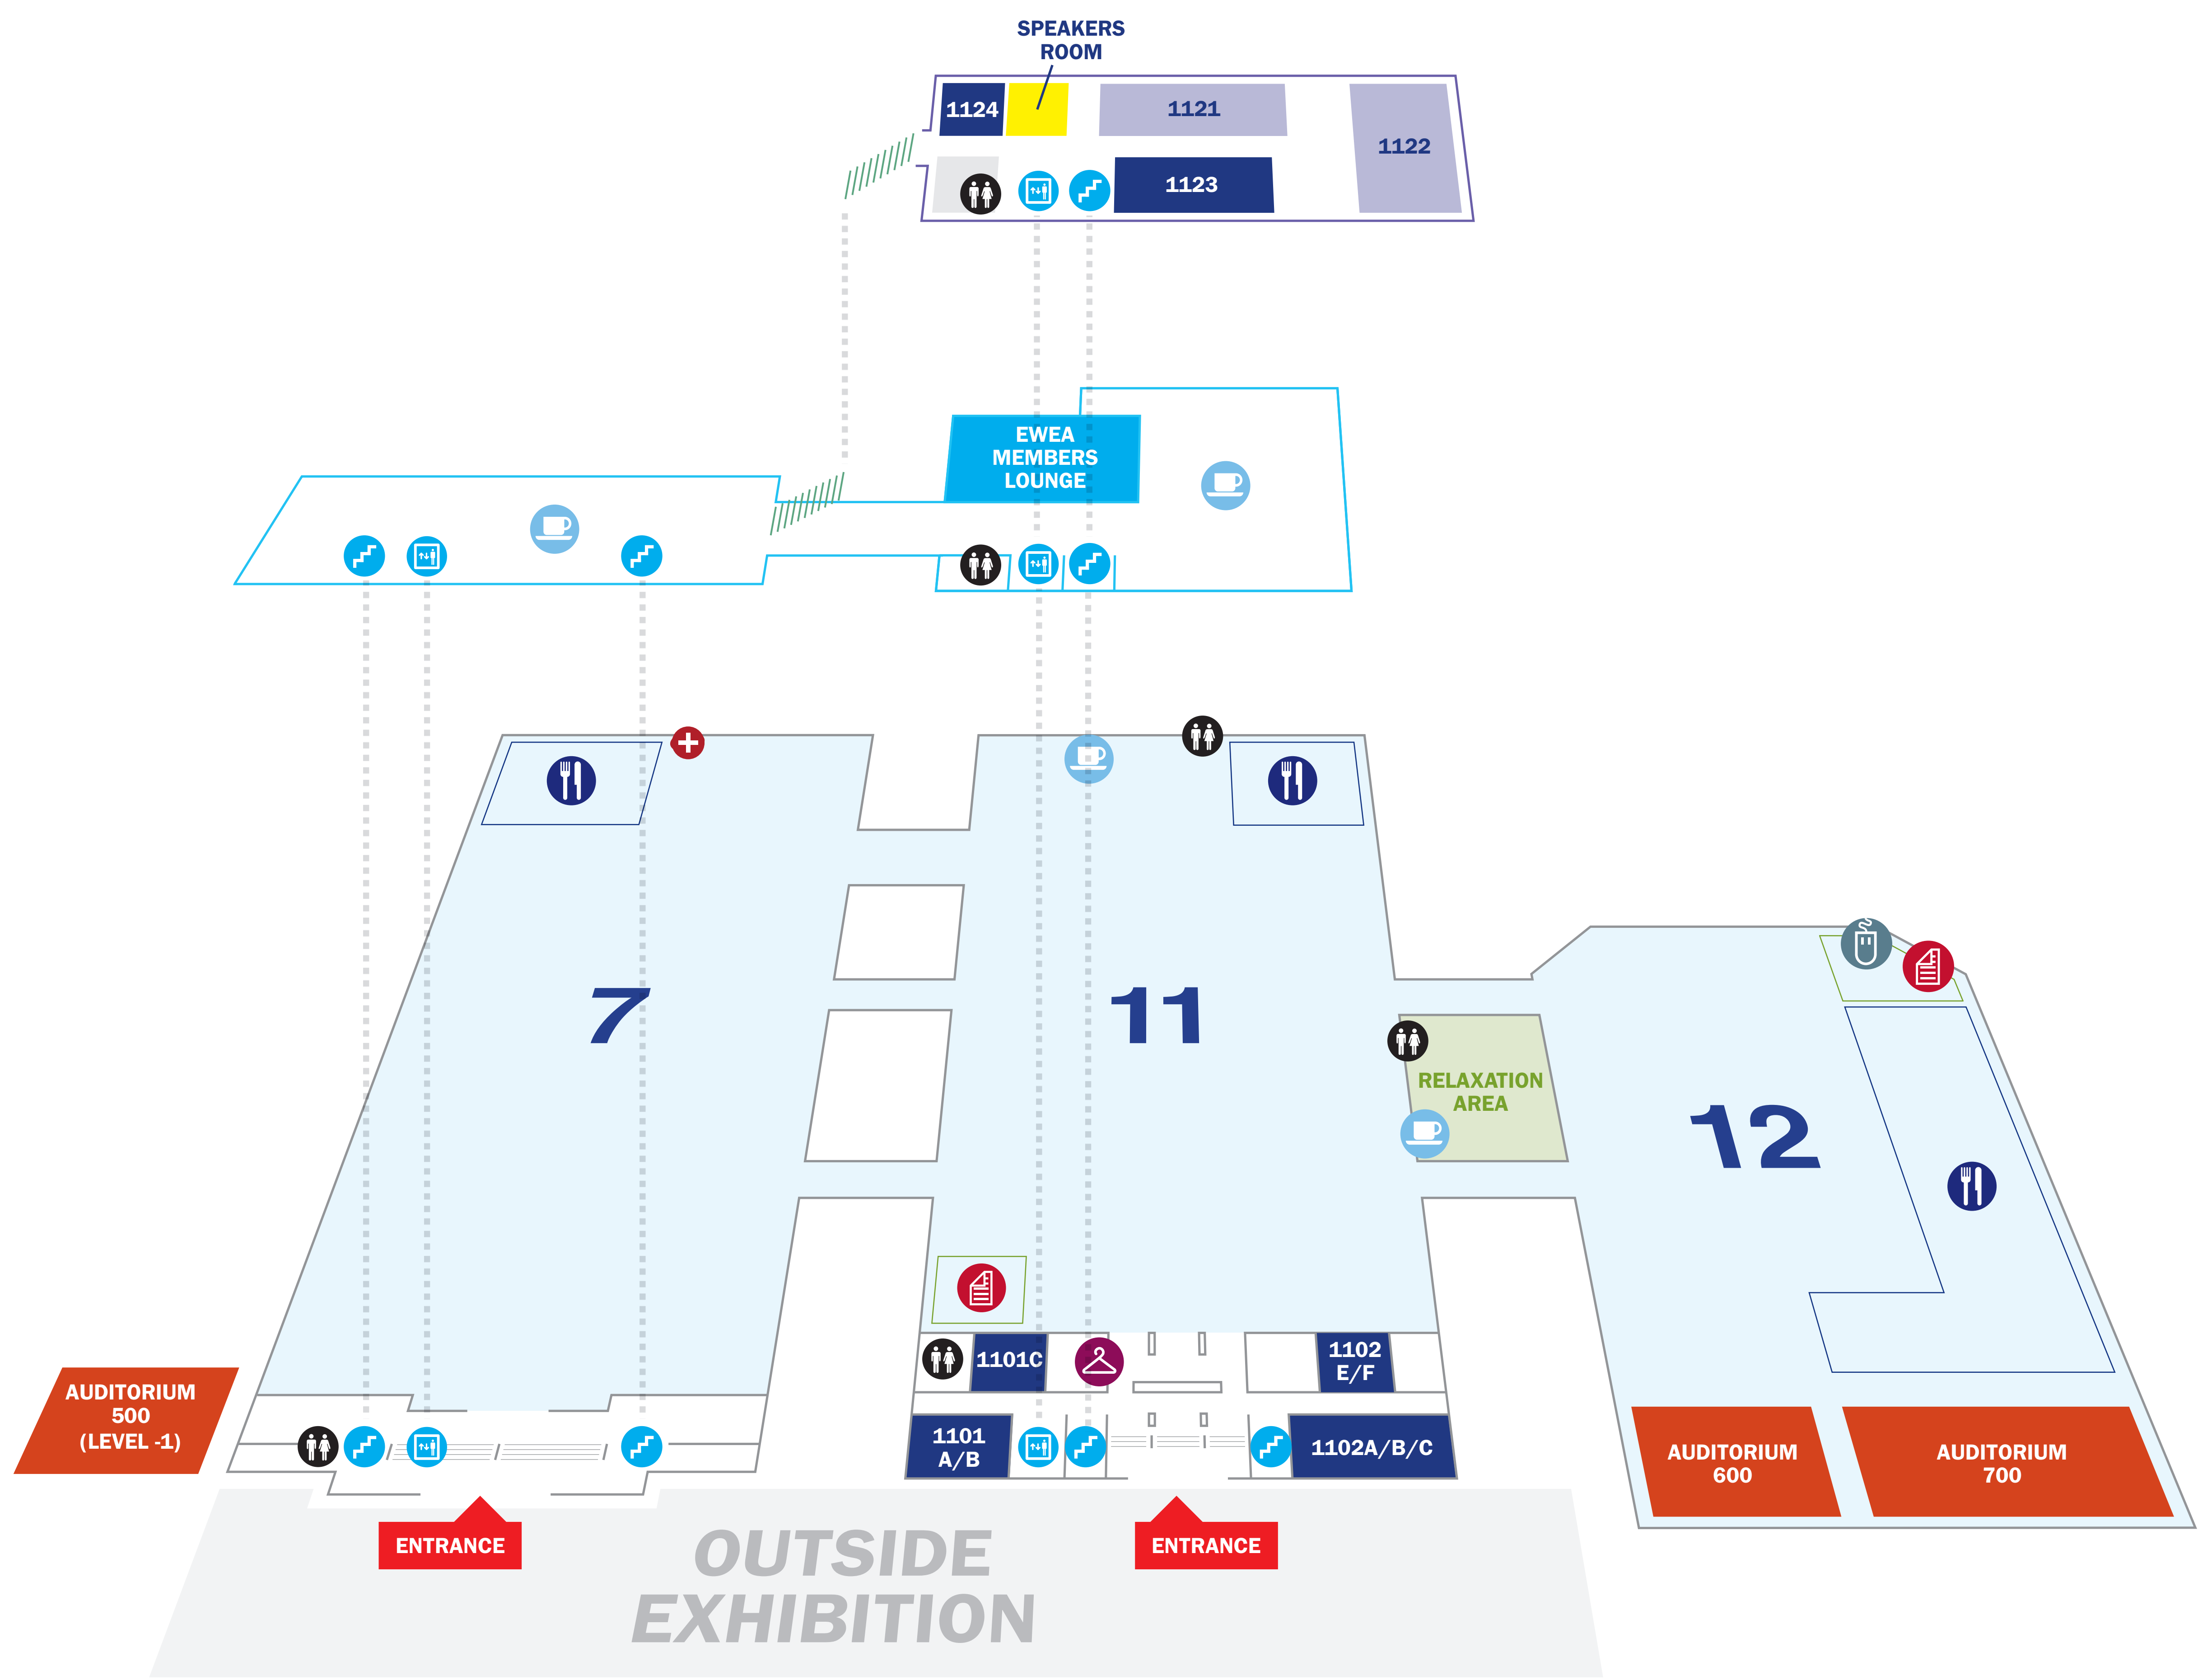

-  Cloakroom
-  Coffee Break & Lunch Area
(Conference delegates & exhibitors only)
-  Cyber Café
-  Media / Publication Points
-  Restaurant / Bar
-  Stairs
-  Lift
-  First Aid
-  Toilets
-  Parking
-  Metro
-  Social Events Shuttle Buses

Meeting Rooms	Registration/Speakers/Press Rooms
EWEA Workshops / Side Events	Conference Rooms

Level 2

Level 1

Level 0

 SOCIAL EVENTS SHUTTLE BUSES / TAXI