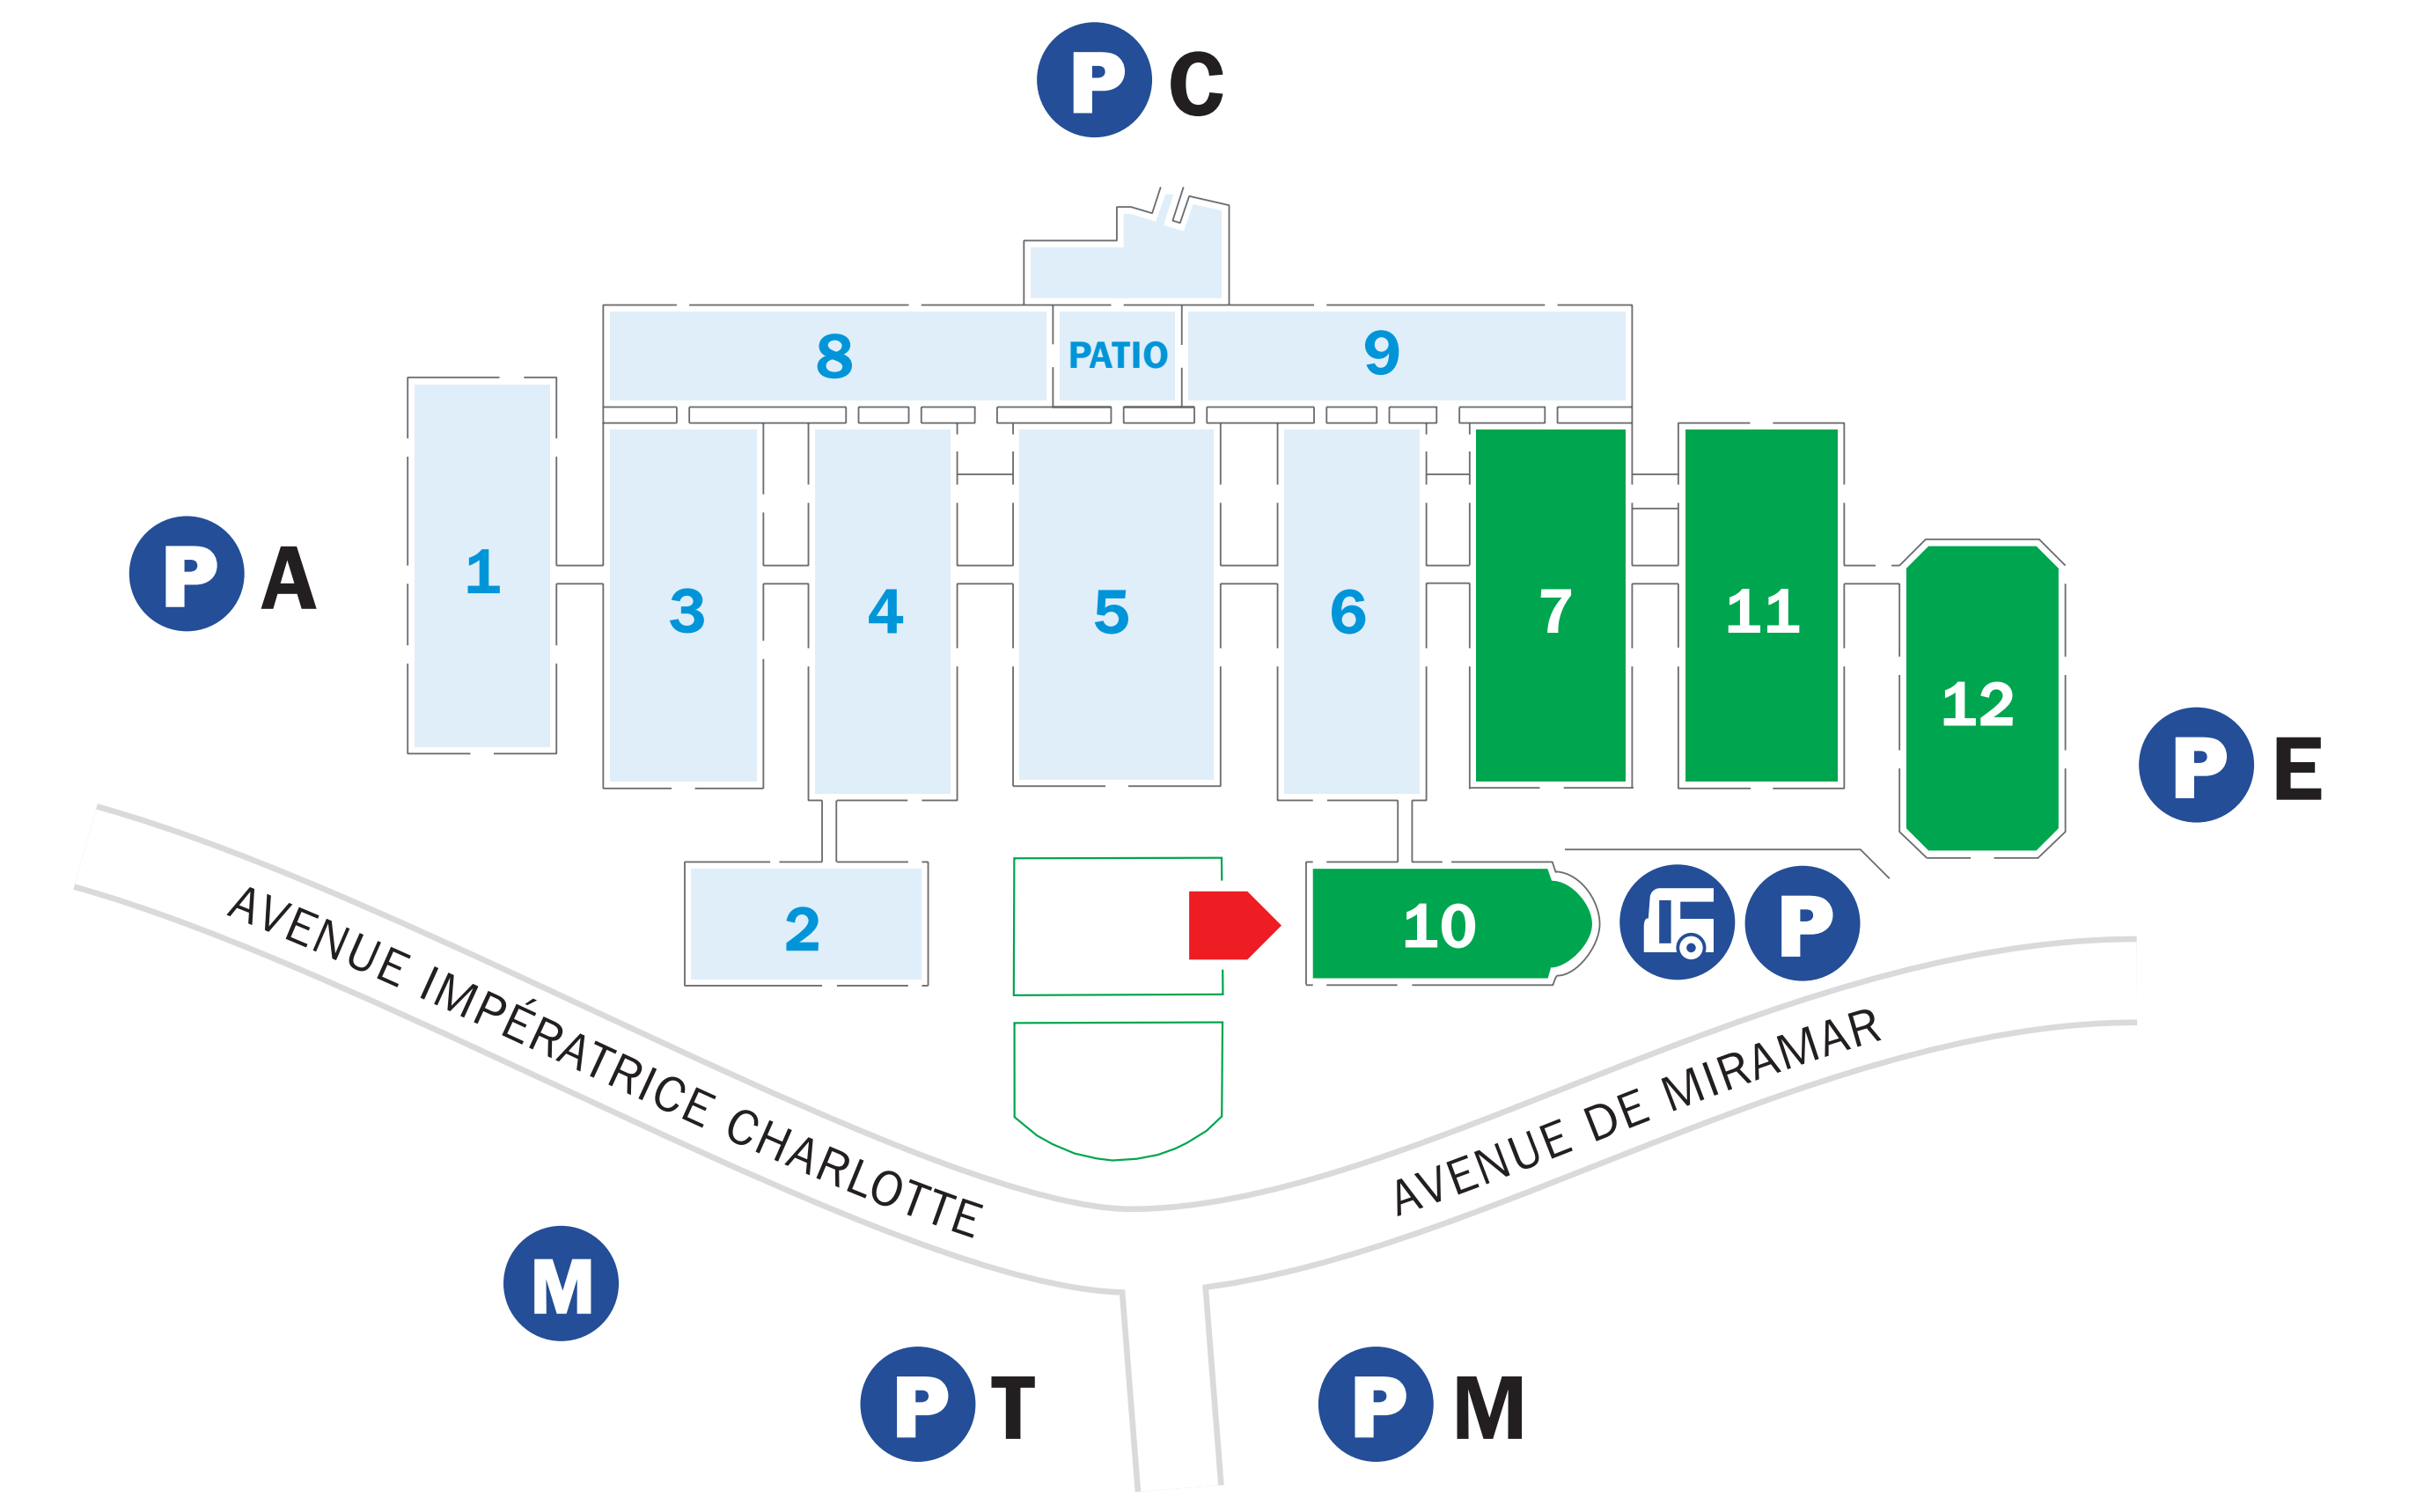

-  Cloakroom
-  Coffee Break & Lunch Area
(Conference delegates & exhibitors only)
-  Cyber Café
-  Media / Publication Points
-  Restaurant / Bar
-  Stairs
-  Lift
-  First Aid
-  Toilets
-  Parking
-  Metro
-  Social Events Shuttle Buses

Meeting Rooms	Registration/Speakers/Press Rooms
EWEA Workshops / Side Events	Conference Rooms

Level 2

Level 1

Level 0

 SOCIAL EVENTS SHUTTLE BUSES / TAXI