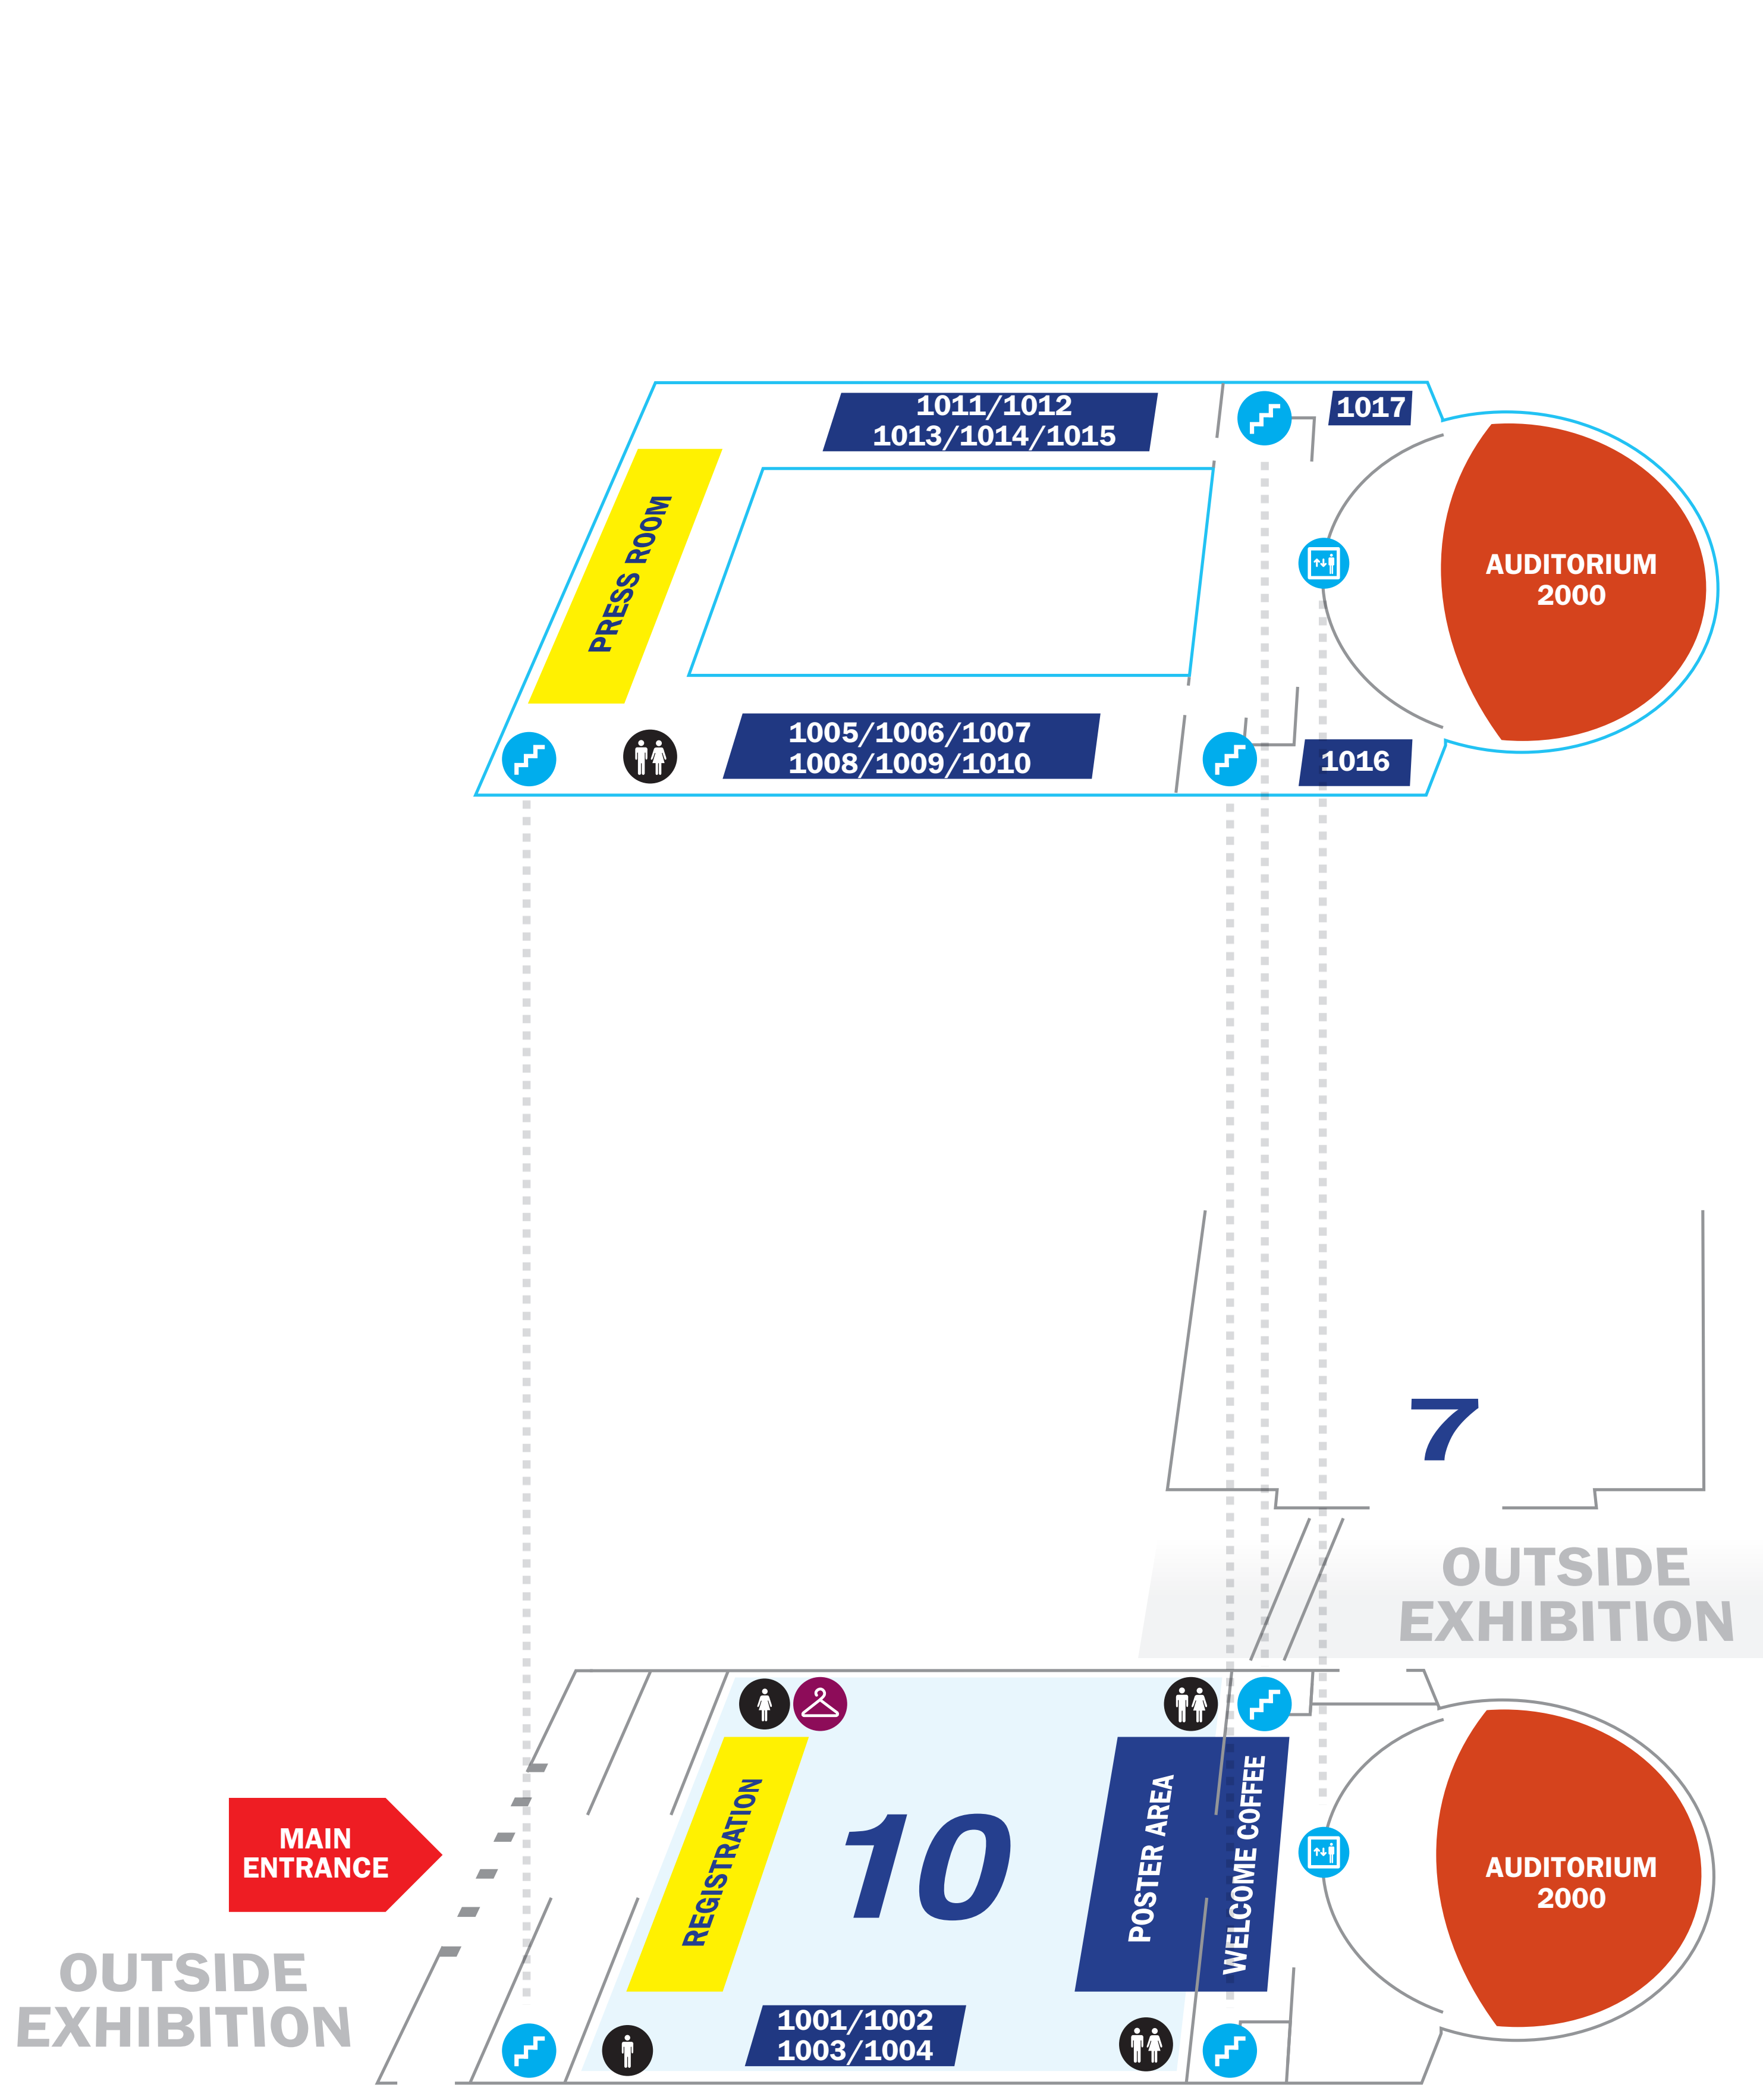

-  Cloakroom
-  Coffee Break & Lunch Area
(Conference delegates & exhibitors only)
-  Cyber Café
-  Media / Publication Points
-  Restaurant / Bar
-  Stairs
-  Lift
-  First Aid
-  Toilets
-  Parking
-  Metro
-  Social Events Shuttle Buses

Meeting Rooms	Registration/Speakers/Press Rooms
EWEA Workshops / Side Events	Conference Rooms

Level 2

Level 1

Level 0

 SOCIAL EVENTS SHUTTLE BUSES / TAXI